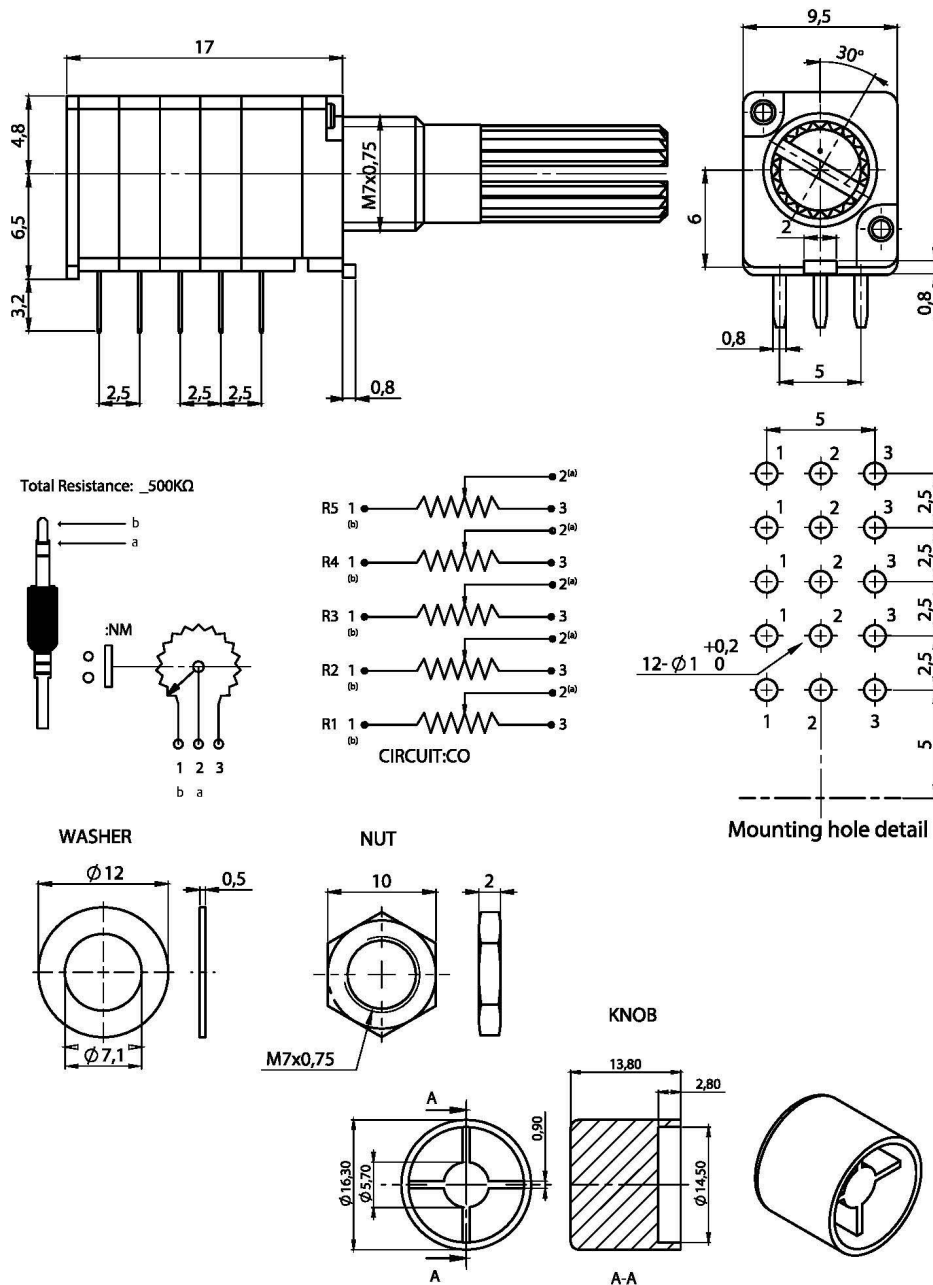

Model: DMK8

# External Multi-Dimmer - 5m

**DMK8**