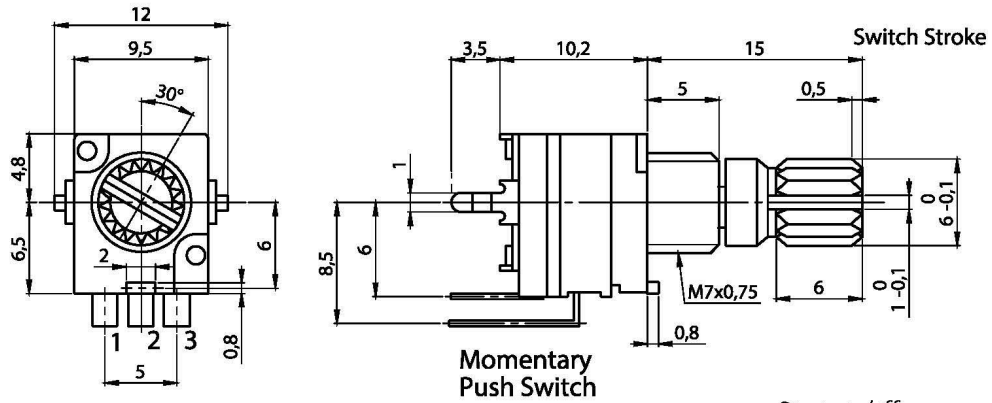

Model: DMK7

**External Dimmer - 5m**

**DMK7**