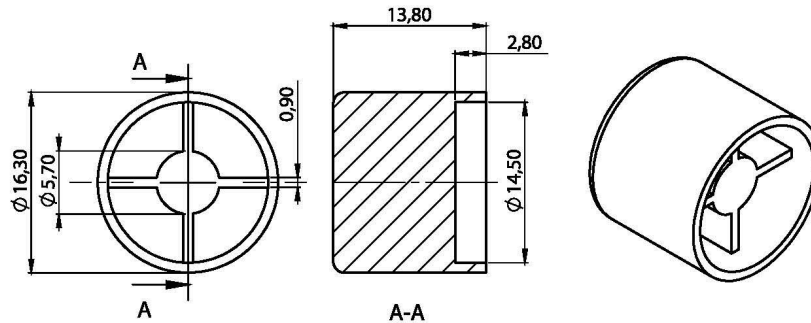

Model: DMK7

**External Dimmer - 5m**

**DMK7**