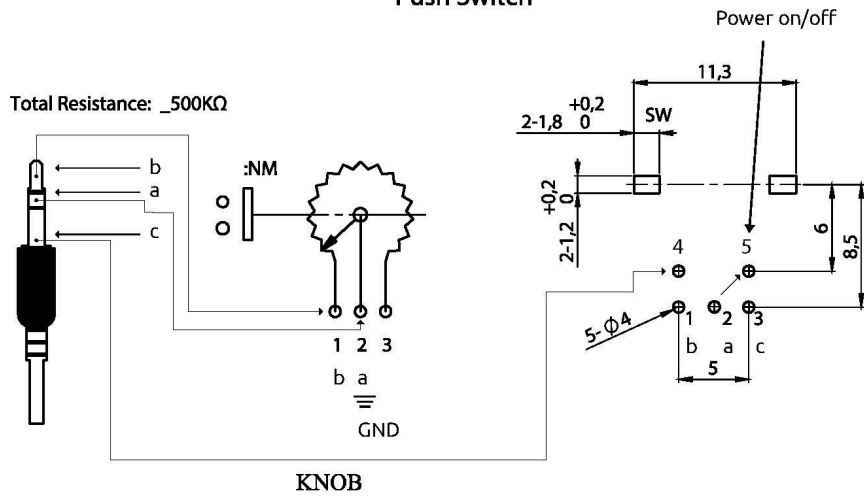

Model: DMK7

**External Dimmer - 5m**

**DMK7**