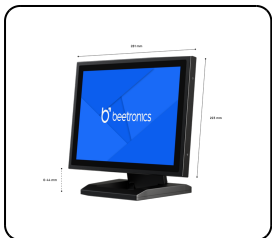

Model: 12TSV7M

12 Inch Touchscreen Metal (4:3)

This 12 inch touchscreen has a reliable multi-touch panel with a 4:3 aspect ratio. The monitor delivers excellent 178° viewing angles and is compatible with Windows, Mac & Linux operating systems. The touchscreen monitor is designed for professional applications, easy to integrate and suitable for intensive use.

- ✓ 4:3 multi-touch panel
- ✓ Input: HDMI, DisplayPort, USB-C, VGA
- ✓ Mounting: Flush, embedded, wall, desktop
- ✓ External dimensions: 281 x 223 x 44 mm

General

Manufacturer	Beetronics
Product Line	Touchscreen Series
Product Name	12 Inch Touchscreen Metal (4:3)
Item Number	12TSV7M
Previous Model	12TS4M
Product Type	Touchscreen
Warranty	2 Years
User Manual	Download PDF
Quickstart	Download PDF

Display Architecture

Aspect Ratio	4:3
Native Resolution	1024 x 768
Pixels Per Inch	83 PPI
Diagonal Size	12.1 Inches (307 mm)
Panel Type	IPS-LCD
Backlight	LED
Surface	Tempered glas
Supported Orientation	Landscape, Portrait, Face-up