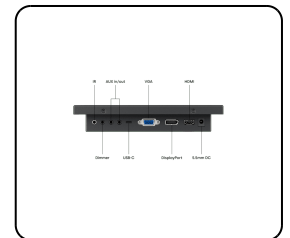

- ✓ High resolution multi-touch panel
- ✓ Input: HDMI, DisplayPort, USB-C, VGA
- ✓ Mounting: Flush, embedded, wall, desktop
- ✓ External dimensions: 181 x 123 x 42 mm

## Display Architecture

Aspect Ratio	16:10 (16:9, 4:3 Adjustable)
Native Resolution	1280 x 800
Pixels Per Inch	217 PPI
Diagonal Size	7.0 Inches (179 mm)
Panel Type	IPS-LCD
Backlight	LED
Surface	Tempered glas
Supported Orientation	Landscape, Portrait, Face-up

## Mechanical

Dimensions (Without Stand)	181 x 123 x 42 mm
Active Area	152 x 95 mm
Weight	700 Grams (900 Grams With Stand)
Colour	Black

## Mounting

Wall Mount	✔ VESA 75x75mm
Flush Mount	✔ Mounting Strips Included
Stand	✔ Adjustable and Detachable
Supported Mounting Orientations	Landscape, Portrait, Face-up