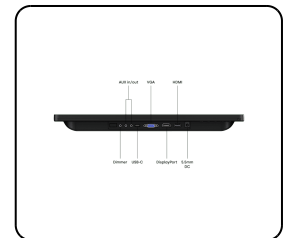

Model: 15TS7

15 Inch Touchscreen

This Full HD 15 inch touchscreen has a reliable multi-touch panel which ensures accurate operation. The 15TS7 provides crystal-clear image quality with excellent 178° viewing angles and is compatible with Windows, Mac & Linux operating systems. The touchscreen monitor is designed for professional applications and suitable for intensive use.

- ✓ Full HD multi-touch panel
- ✓ Input: HDMI, DisplayPort, USB-C, VGA
- ✓ Mounting: Wall, desktop
- ✓ External dimensions: 373 x 232 x 33 mm

General

Manufacturer	Beetronics
Product Line	Touchscreen Series
Product Name	15 Inch Touchscreen
Item Number	15TS7
Previous Model	15TS5
Product Type	Touchscreen
Warranty	2 Years
User Manual	Download PDF
Quickstart	Download PDF

Display Architecture

Aspect Ratio	16:9 (4:3 Adjustable)
Native Resolution	1920 x 1080
Pixels Per Inch	146 PPI
Diagonal Size	15.6 Inches (395 mm)
Panel Type	IPS-LCD
Backlight	LED
Surface	Tempered glas
Supported Orientation	Landscape, Portrait, Face-up

Mechanical

Dimensions (Without Stand)	373 x 232 x 33 mm
Active Area	344 x 194 mm
Weight	1200 Grams (Grams With Stand)
Colour	Black

Mounting

Wall Mount	✔ VESA 75x75mm
Flush Mount	✔ Possible, no accessories available
Stand	✔ Adjustable and Detachable
Supported Mounting Orientations	Landscape, Portrait, Face-up