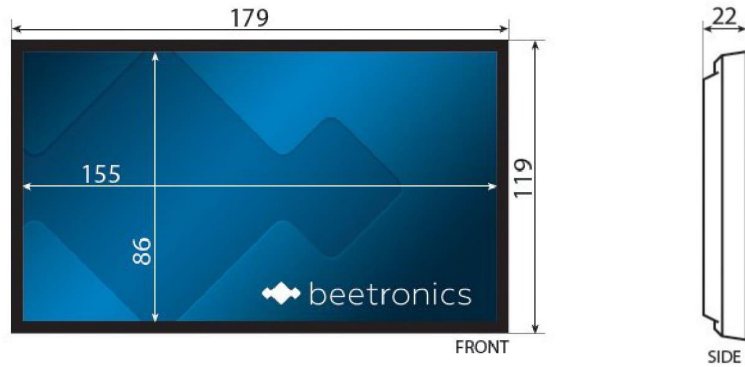

Display Architecture

Diagonal Size	7.0 Inches (178 mm)
Aspect Ratio	16:10 (16:9, 4:3 Adjustable)
Native Resolution	1280 x 800
Pixels Per Inch	215 PPI

Display Performance

Contrast	350:1
Viewing Angle	178° Horizontal, 178° Vertical
Supported Resolutions	1920 x 1080 (max), 640 x 480 (min)
Colour Encoding System	PAL/NTSC/SECAM

Connectivity

HDMI	1x
VGA	1x
RCA Video	1x

Mechanical

Colour	Black
--------	-------

Mounting

Wall Mount	✔ Montageframe inbegrepen
Flush Mount	✔ Montageframe inbegrepen
Stand	✔ Adjustable and Detachable

Monitor