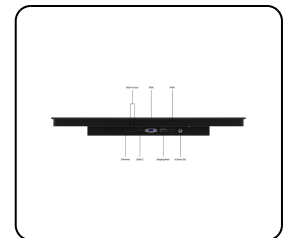

## 17 Inch Touchscreen Metal (High Brightness)

- ✓ High brightness full HD multi-touch panel
- ✓ Input: HDMI, DisplayPort, USB-C, VGA
- ✓ Mounting: Flush, embedded, panel mount
- ✓ External dimensions: 417 x 280 x 44 mm

## Display Architecture

|                       |                              |
|-----------------------|------------------------------|
| Aspect Ratio          | 16:10 (16:9, 4:3 Adjustable) |
| Native Resolution     | 1920 x 1200                  |
| Pixels Per Inch       | 130 PPI                      |
| Diagonal Size         | 17.0 Inches (433 mm)         |
| Surface               | Mat tempered glas            |
| Supported Orientation | Landscape, Portrait, Face-up |

## Mechanical

|                            |                   |
|----------------------------|-------------------|
| Dimensions (Without Stand) | 417 x 280 x 44 mm |
| Active Area                | 367 x 230 mm      |
| Weight                     | 3900 Grams        |
| Colour                     | Black             |