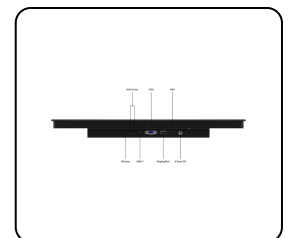

## 19 Inch Touchscreen Metal (High Brightness)

- ✓ High brightness full HD multi-touch panel
- ✓ Input: HDMI, DisplayPort, USB-C, VGA
- ✓ Mounting: Flush, embedded, panel mount
- ✓ External dimensions: 466 x 285 x 44 mm

## Display Architecture

Aspect Ratio	16:9 (4:3 Adjustable)
Native Resolution	1920 x 1080
Pixels Per Inch	118 PPI
Diagonal Size	18.5 Inches (474 mm)
Surface	Mat tempered glas
Supported Orientation	Landscape, Portrait, Face-up

## Mechanical

Dimensions (Without Stand)	466 x 285 x 44 mm
Active Area	413 x 233 mm
Weight	4300 Grams
Colour	Black

## Mounting

Wall Mount	✔ VESA 100x100mm
Flush Mount	✔ Panel Mount Accessories Included
Supported Mounting Orientations	Landscape, Portrait, Face-up