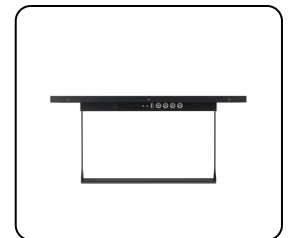

## 22 Inch Monitor Metal SDI

This 22 inch Full HD monitor delivers best-in-class picture quality with excellent 178° viewing angles. The 22 inch monitor has a sturdy metal housing and is ideal for desktop, flush and wall mounting. The 22SDI7M can be easily connected to multiple HDMI, and SDI sources as well as daisy chained to other screens thanks to the inputs and outputs available.

- ✓ 1920 x 1080 resolution (Full HD)
- ✓ Input: HDMI (input & output), SDI (2x input & 2x output)
- ✓ Mounting: Flush, embedded, wall, desktop
- ✓ External dimensions: 511 x 309 x 43 mm

## Display Architecture

Diagonal Size	21.6 Inches (549 mm)
Aspect Ratio	16:9 (4:3 Adjustable)
Native Resolution	1920 x 1080
Pixels Per Inch	102 PPI
Panel Type	IPS-LCD
Backlight	LED
Surface	Anti-Glare Hard Coating (3H)
Supported Orientation	Landscape, Portrait, Face-up

## Mounting

Wall Mount	✔ VESA 100x100mm
Flush Mount	✔ Mounting Strips Included
Stand	✔ Adjustable and Detachable
Supported Mounting Orientations	Landscape, Portrait, Face-up