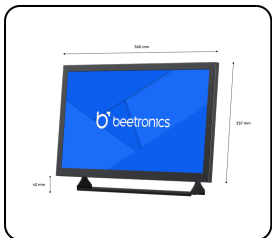

## 24 Inch Monitor Metal

This 24 inch Full HD monitor delivers best-in-class picture quality with excellent 178° viewing angles. The 24 inch monitor has a sturdy metal housing and is ideal for desktop, flush and wall mounting. The 24HD7M can be connected via HDMI, VGA, BNC or RCA connections.

- ✓ 1920 x 1080 resolution (Full HD)
- ✓ Input: HDMI, VGA, BNC, RCA
- ✓ Mounting: Flush, embedded, wall, desktop
- ✓ External dimensions: 560 x 337 x 41 mm

## Display Architecture

Diagonal Size	23.6 Inches (601 mm)
Aspect Ratio	16:9 (4:3 Adjustable)
Native Resolution	1920 x 1080
Pixels Per Inch	93 PPI
Panel Type	IPS-LCD
Backlight	LED
Surface	Anti-Glare Hard Coating (3H)
Supported Orientation	Landscape, Portrait, Face-up

## Mechanical

Dimensions (Without Stand)	560 x 337 x 41 mm
Image Size	523 x 295 mm
Weight	5100 Grams (6100 Grams With Stand)
Colour	Black
Thickness	41 mm