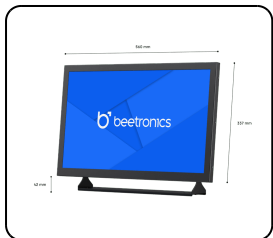

Model: 24HD7M

24 Inch Monitor Metal

This 24 inch Full HD monitor delivers best-in-class picture quality with excellent 178° viewing angles. The 24 inch monitor has a sturdy metal housing and is ideal for desktop, flush and wall mounting. The 24HD7M can be connected via HDMI, VGA, BNC or RCA connections.

- ✓ 1920 x 1080 resolution (Full HD)
- ✓ Input: HDMI, VGA, BNC, RCA
- ✓ Mounting: Flush, embedded, wall, desktop
- ✓ External dimensions: 560 x 337 x 41 mm

General

Manufacturer	Beetronics
Product Line	Monitor Series
Product Name	24 Inch Monitor Metal
Item Number	24HD7M
Product Type	Monitor
Warranty	2 Years
User Manual	Download PDF
Quickstart	Download PDF

Display Architecture

Diagonal Size	23.6 Inches (601 mm)
Aspect Ratio	16:9 (4:3 Adjustable)
Native Resolution	1920 x 1080
Pixels Per Inch	93 PPI
Panel Type	IPS-LCD
Backlight	LED
Surface	Anti-Glare Hard Coating (3H)
Supported Orientation	Landscape, Portrait, Face-up

Connectivity

HDMI	1x
VGA	1x
BNC (CVBS)	1x
RCA Video	1x
USB-A	1x Integrated USB Media Player
AUX Input (3.5mm)	1x
AUX Output (3.5 mm)	1x

Mechanical

Dimensions (Without Stand)	560 x 337 x 41 mm
Image Size	523 x 295 mm
Weight	5100 Grams (6100 Grams With Stand)
Colour	Black
Thickness	41 mm