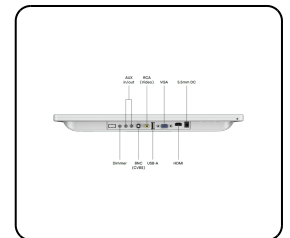

## 15 Inch Monitor (White)

This white 15 inch monitor delivers best-in-class picture quality. The monitor has a LED-IPS panel which provides crystal-clear image quality with excellent 178° viewing angles. The 15HD7W can be connected through a HDMI, VGA, BNC or RCA connection, and is suitable for desktop and wall mounting.

- ✓ 1920 x 1080 resolution (Full HD)
- ✓ Input: HDMI, VGA, BNC, RCA
- ✓ Mounting: Wall, desktop
- ✓ External dimensions: 372 x 232 x 33 mm

## Display Architecture

Diagonal Size	15.6 Inches (396 mm)
Aspect Ratio	16:9 (4:3 Adjustable)
Native Resolution	1920 x 1080
Pixels Per Inch	146 PPI
Panel Type	IPS-LCD
Backlight	LED
Surface	Anti-Glare Hard Coating (3H)
Supported Orientation	Landscape, Portrait, Face-up

## Mechanical

Dimensions (Without Stand)	372 x 232 x 33 mm
Image Size	344 x 194 mm
Weight	1000 Grams (1600 Grams With Stand)
Colour	White