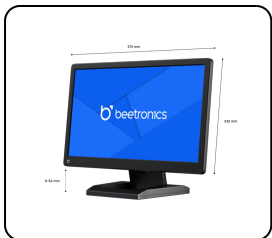

## 15 Inch Monitor

This 15 inch Full HD monitor delivers best-in-class picture quality with excellent 178° viewing angles. The 15 inch monitor has a lightweight housing and is ideal for desktop and wall mounting. The 15HD7 can be connected via HDMI, VGA, BNC or RCA connections.

- ✓ 1920 x 1080 resolution (Full HD)
- ✓ Input: HDMI, VGA, BNC, RCA
- ✓ Mounting: Wall, desktop
- ✓ External dimensions: 372 x 232 x 33 mm

## Display Architecture

|                       |                              |
|-----------------------|------------------------------|
| Diagonal Size         | 15.6 Inches (396 mm)         |
| Aspect Ratio          | 16:9 (4:3 Adjustable)        |
| Native Resolution     | 1920 x 1080                  |
| Pixels Per Inch       | 146 PPI                      |
| Panel Type            | IPS-LCD                      |
| Backlight             | LED                          |
| Surface               | Anti-Glare Hard Coating (3H) |
| Supported Orientation | Landscape, Portrait, Face-up |