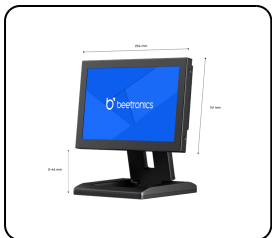

## 8 Inch Monitor Metal

This 8 inch metal monitor delivers best-in-class picture quality with excellent 178° viewing angles. The 8 inch monitor has a sturdy metal housing and is ideal for desktop, flush and wall mounting. The 8HD7M can be connected via HDMI, VGA, BNC or RCA connections.

- ✓ Excellent image quality (up to Full HD)
- ✓ Input: HDMI, VGA, BNC, RCA
- ✓ Mounting: Flush, embedded, wall, desktop
- ✓ External dimensions: 204 x 141 x 37 mm

## Display Architecture

Diagonal Size	8.2 Inches (209 mm)
Aspect Ratio	16:10 (16:9, 4:3 Adjustable)
Native Resolution	1280 x 800
Pixels Per Inch	184 PPI
Panel Type	IPS-LCD
Backlight	LED
Surface	Anti-Glare Hard Coating (3H)
Supported Orientation	Landscape, Portrait, Face-up

## Mechanical

Dimensions (Without Stand)	204 x 141 x 37 mm
Image Size	177 x 111 mm
Weight	800 Grams (1200 Grams With Stand)
Colour	Black