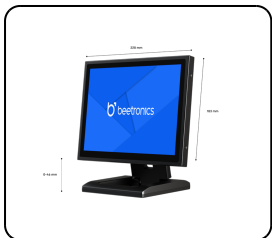

## 10 Inch Touchscreen Metal (4:3)

This 10 inch touchscreen has a reliable multi-touch panel with a 4:3 aspect ratio. The monitor delivers excellent 178° viewing angles and is compatible with Windows, Mac & Linux operating systems. The touchscreen monitor is designed for professional applications, easy to integrate and suitable for intensive use.

- ✓ 4:3 multi-touch panel
- ✓ Input: HDMI, DisplayPort, USB-C, VGA
- ✓ Mounting: Flush, embedded, wall, desktop
- ✓ External dimensions: 228 x 183 x 41 mm

## Display Architecture

Aspect Ratio	4:3
Native Resolution	1024 x 768
Pixels Per Inch	132 PPI
Diagonal Size	9.7 Inches (247 mm)
Panel Type	IPS-LCD
Backlight	LED
Surface	Tempered glas
Supported Orientation	Landscape, Portrait, Face-up